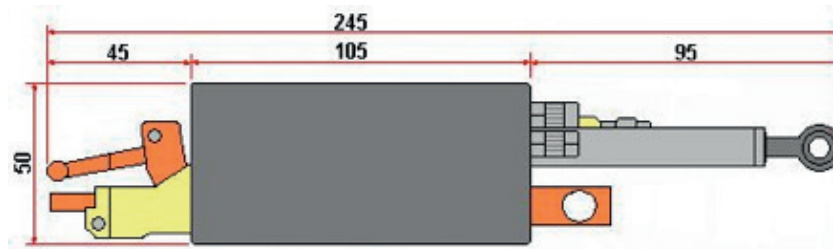

FZ1

FZ160

FZA1

Lindberghstrasse 1 • DE-82178 Puchheim, Germany
T: +49 (0) 89 83 94 030 • Fax : +49 (0) 89 839403 68
infode@amadamiyachi.eu • www.amadamiyachieurope.com
ISO 9001 Certified Company

EUROPE

Amada Miyachi Europe BV
Helmond, The Netherlands
T: +31 (0) 492 542 225
infoeu@amadamiyachi.eu

Amada Miyachi Europe Kft.
Budapest, Hungary
T: +36 1 431 9927
infohu@amadamiyachi.eu

Amada Miyachi Europe
Derby, United Kingdom
T: +44 (0) 1332 361 238
infouk@amadamiyachi.eu

Amada Miyachi Europe
Saint Germain en Laye, France
T: +33 (0) 139 046 430
infofr@amadamiyachi.eu

Amada Miyachi Europe
Torino, Italy
T: +39 011 223 83 16
infoit@amadamiyachi.eu

Amada Miyachi Europe
Prague-West, Czech Republic
T: +420 251 512 157
infocz@amadamiyachi.eu

AMERICAS

Amada Miyachi America Inc.
Monrovia, CA, USA
T: +1-626-303-5676
info@amadamiyachi.com

Amada Miyachi do Brasil Ltda.
Sao Paulo, Brasil
T: +55-11-4193-1187
antonio.ruiz@miyachi.com

ASIA

Amada Miyachi Co., Ltd.
Noda, Japan
T: +81-4-7125-6177
sales@miyachi.com

Amada Miyachi Shanghai, Co., Ltd.
Shanghai, China
T: +86-21-6448-6000
zqzhang@msc.miyachi.com

Amada Miyachi Korea Co., Ltd.
Gyeonggi-do, Korea
T: +82-31-8015-6810
dykim@mkc.miyachi.com

Amada Miyachi Taiwan Co., Ltd.
Taipei, Taiwan R.O.C.
T: 886-2-2397-4778
keigaku@miyachi.com

Amada Miyachi (Thailand) Co., Ltd.
Samutprakarn, Thailand
T: +66-2751-9337-8
info@mtl.miyachi.com

Amada Miyachi Vietnam Co., Ltd.
Ho Chi Minh City, Vietnam
T: +84-8-3771-7972

Amada Miyachi India Pvt., Ltd.
Bangalore, Karnataka
info@miyachiindia.com

follow us on: