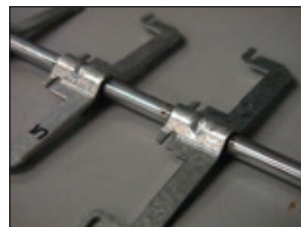

FZ1, FZA1, FZ160 Handheld Units

Amada Miyachi Europe offers five compact and easy-to-use handheld units designed to be used with MIYACHI PECO MHZ, MHZL or M2L power supplies.

All five units are compact, reliable, mobile and perfectly match the requirements of materials with good welding properties.

TYPICAL APPLICATIONS

TECHNICAL SPECIFICATIONS

	fz1	FZA1	FZ160
Configuration	Handheld weld tweezer w/2 m cables	Pneumatic weld tweezer w/ 2 m cables	Pneumatic weld tweezer w/ 2 m cables
Power supply example	MHZ	MHZL	M2L
Nominal power	1 kVA at 50% d.r.	1,9 kVA at 50% d.r.	5 kVA at 50% d.r.
Max power rating	12 kVA	15 kVA	25 kVA
Short circuit current	max 3 kA	max 4 kA	max 6 kA
Electrode stroke max	3 mm	3.5 mm	4 mm
Closing stroke	Hand-operated	Hand-operated	With foot switch
Welding pressure	Hand-operated	Pneumatic	Pneumatic
Weld force max	50 N	15 to 160 N	200 N
Air pressure supply	n/a	max 6 bar	
Weld force adjustment	Via pre-tensioned spring	Via MHZL	Via M2L
Electrode shape	d = 6 mm	d = 4 mm	
Environment temp.	0-40 °C		
Cooling	Air cooled	Water cooled	