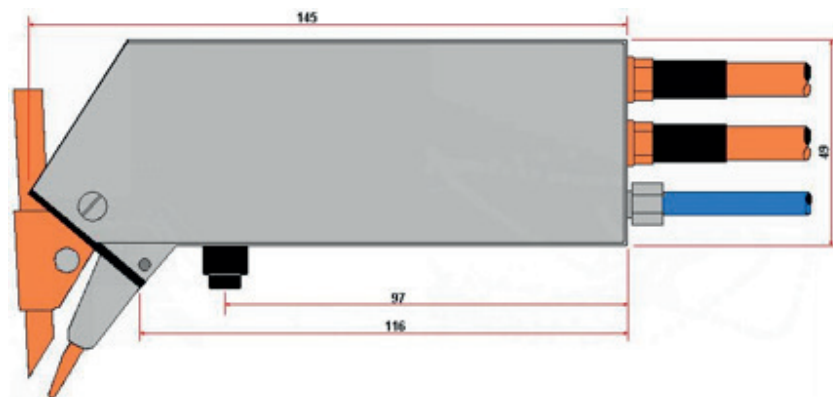

FZA1

Lindberghstrasse 1 • DE-82178 Puchheim, Germany
T: +49 (0) 89 83 94 030 • Fax : +49 (0) 89 839403 68
infode@amadamiyachi.eu • www.amadamiyachieurope.com
ISO 9001 Certified Company

EUROPE

Amada Miyachi Europe BV
Helmond, The Netherlands
T: +31 (0) 492 542 225
infoeu@amadamiyachi.eu

Amada Miyachi Europe Kft.
Budapest, Hungary
T: +36 1 431 9927
infohu@amadamiyachi.eu

Amada Miyachi Europe
Derby, United Kingdom
T: +44 (0) 1332 361 238
infouk@amadamiyachi.eu

Amada Miyachi Europe
Saint Germain en Laye, France
T: +33 (0) 139 046 430
infofr@amadamiyachi.eu

Amada Miyachi Europe
Torino, Italy
T: +39 011 223 83 16
infoit@amadamiyachi.eu

Amada Miyachi Europe
Prague-West, Czech Republic
T: +420 251 512 157
infocz@amadamiyachi.eu

AMERICAS

Amada Miyachi America Inc.
Monrovia, CA, USA
T: +1-626-303-5676
info@amadamiyachi.com

Amada Miyachi do Brasil Ltda.
Sao Paulo, Brasil
T: +55-11-4193-1187
antonio.ruiz@miyachi.com

ASIA

Amada Miyachi Co., Ltd.
Noda, Japan
T: +81-4-7125-6177
sales@miyachi.com

Amada Miyachi Shanghai, Co., Ltd.
Shanghai, China
T: +86-21-6448-6000
zqzhang@msc.miyachi.com

Amada Miyachi Korea Co., Ltd.
Gyeonggi-do, Korea
T: +82-31-8015-6810
dykim@mkc.miyachi.com

Amada Miyachi Taiwan Co., Ltd.
Taipei, Taiwan R.O.C.
T: 886-2-2397-4778
keigaku@miyachi.com

Amada Miyachi (Thailand) Co., Ltd.
Samutprakarn, Thailand
T: +66-2751-9337-8
info@mtl.miyachi.com

Amada Miyachi Vietnam Co., Ltd.
Ho Chi Minh City, Vietnam
T: +84-8-3771-7972

Amada Miyachi India Pvt., Ltd.
Bangalore, Karnataka
info@miyachiindia.com

follow us on: