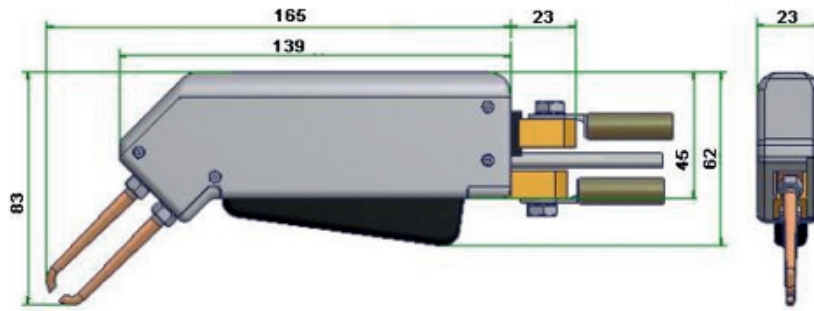

FZ1

FZ160

FZA1

Lindberghstrasse 1 • DE-82178 Puchheim, Germany
T: +49 (0) 89 83 94 030 • Fax : +49 (0) 89 839403 68
infode@amadamiyachi.eu • www.amadamiyachieurope.com
ISO 9001 Certified Company

EUROPE

Amada Miyachi Europe BV
Helmond, The Netherlands
T: +31 (0) 492 542 225
infoeu@amadamiyachi.eu

Amada Miyachi Europe Kft.
Budapest, Hungary
T: +36 1 431 9927
infohu@amadamiyachi.eu

Amada Miyachi Europe
Derby, United Kingdom
T: +44 (0) 1332 361 238
infouk@amadamiyachi.eu

Amada Miyachi Europe
Saint Germain en Laye, France
T: +33 (0) 139 046 430
infofr@amadamiyachi.eu

Amada Miyachi Europe
Torino, Italy
T: +39 011 223 83 16
infoit@amadamiyachi.eu

Amada Miyachi Europe
Prague-West, Czech Republic
T: +420 251 512 157
infocz@amadamiyachi.eu

AMERICAS

Amada Miyachi America Inc.
Monrovia, CA, USA
T: +1-626-303-5676
info@amadamiyachi.com

Amada Miyachi do Brasil Ltda.
Sao Paulo, Brasil
T: +55-11-4193-1187
antonio.ruiz@miyachi.com

ASIA

Amada Miyachi Co., Ltd.
Noda, Japan
T: +81-4-7125-6177
sales@miyachi.com

Amada Miyachi Shanghai, Co., Ltd.
Shanghai, China
T: +86-21-6448-6000
zqzhang@msc.miyachi.com

Amada Miyachi Korea Co., Ltd.
Gyeonggi-do, Korea
T: +82-31-8015-6810
dykim@mkc.miyachi.com

Amada Miyachi Taiwan Co., Ltd.
Taipei, Taiwan R.O.C.
T: 886-2-2397-4778
keigaku@miyachi.com

Amada Miyachi (Thailand) Co., Ltd.
Samutprakarn, Thailand
T: +66-2751-9337-8
info@mtl.miyachi.com

Amada Miyachi Vietnam Co., Ltd.
Ho Chi Minh City, Vietnam
T: +84-8-3771-7972

Amada Miyachi India Pvt., Ltd.
Bangalore, Karnataka
info@miyachiindia.com

follow us on: